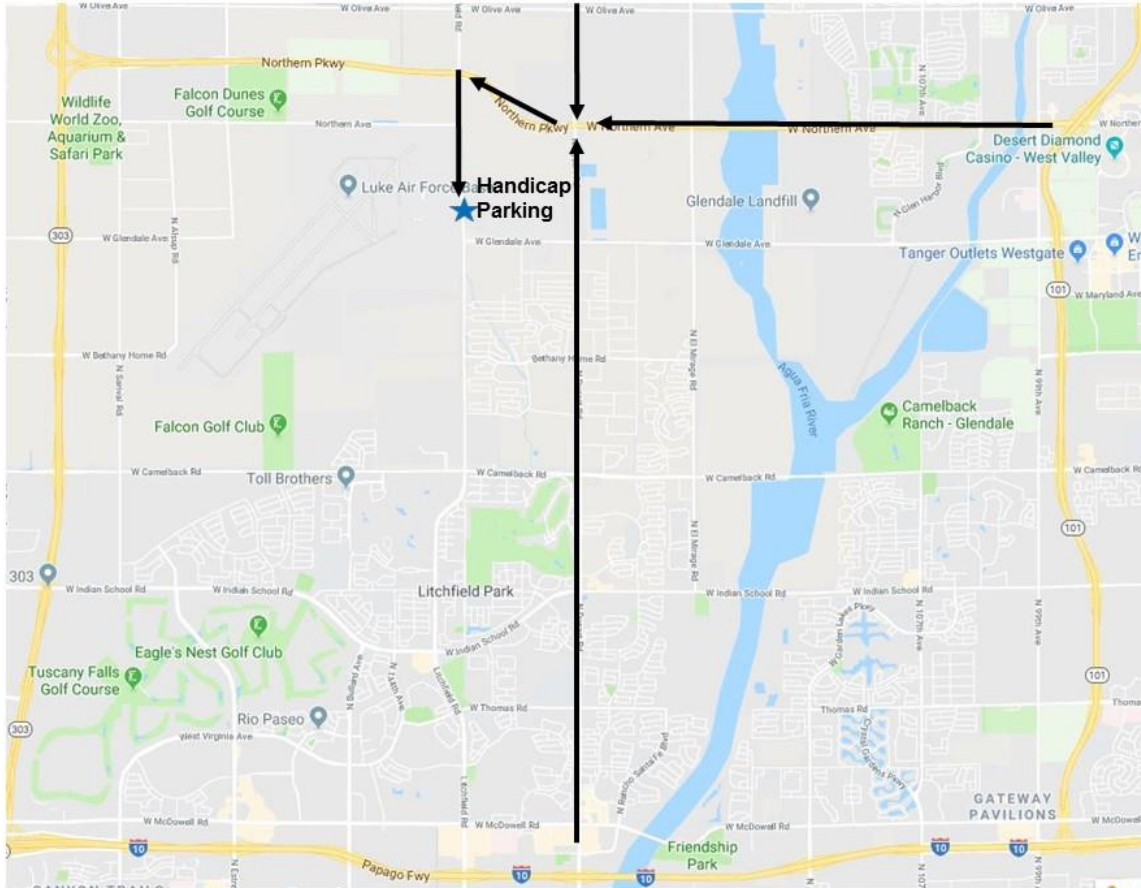

Handicap Parking:

Please ensure you have a state-issued handicap license plate or placard. No one will be allowed through the traffic control points or into the handicap parking without the proper state-issued handicap license plate or placard. ADA parking on base is limited. We cannot guarantee on-base ADA parking once our lots are at capacity.

From the North (Surprise/ Sun City)

Proceed southbound on Dysart Road to Northern Parkway. Take Northern Parkway west to Litchfield Road. At Litchfield Road, officers will verify your plate or placard. You will then turn right (south) on Litchfield Road and proceed to the North Gate located on your right. Turn right (west) into North Gate – follow “After entering the North Gate” instructions below. ***Northern Parkway users will not be allowed to turn on Litchfield.*

From the South (Goodyear/ Avondale):

Use northbound Dysart Road until you reach Northern Parkway. Turn left (west) on Northern Parkway and proceed until you reach Litchfield Road. At Litchfield Road, officers will verify your plate or placard. You will then turn left (south) on Litchfield Road and proceed to the North Gate located on your right. Turn right (west) into North Gate – follow “After Entering the North Gate” instructions below.

All Other Handicap Visitors:

Please exit off the Loop 101 at Northern Ave. Proceed westbound on Northern Ave (will turn into the Northern Parkway at Dysart Road) until you reach Litchfield Road. At Litchfield Road, officers will verify your plate or placard. You will then turn left (south) on Litchfield Road and proceed to the North Gate located on your right. Turn right (west) into North Gate – follow “After Entering the North Gate” instructions below.