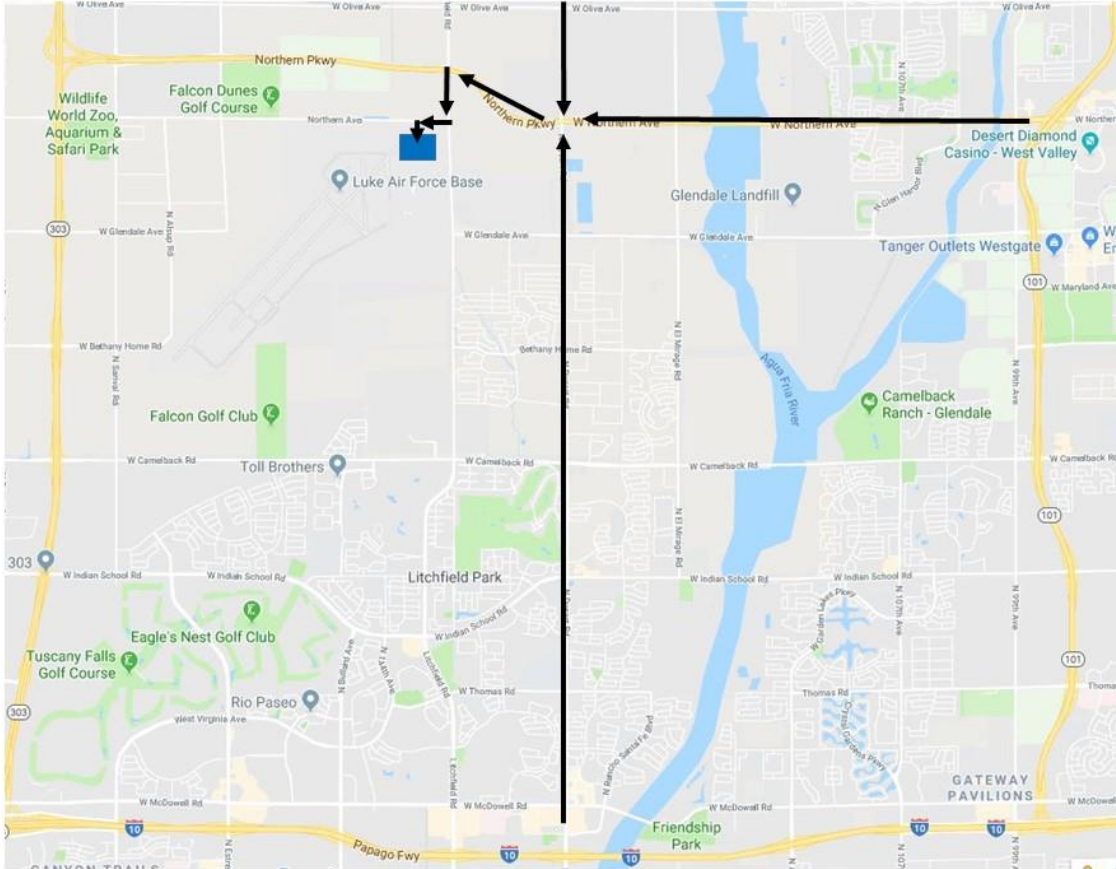

VIP Chalet Parking - Litchfield Road and Northern Ave

This is for VIP Parking Pass holders only. After parking, VIP Parking Pass holders will be shuttled from the VIP parking lot to the airfield.

From the North (Surprise/Sun City):

Proceed southbound on Dysart Road to Northern Parkway. Take Northern Parkway west to Litchfield Road. At Litchfield Road, officers will verify your VIP parking pass. You will then turn south on Litchfield Road, then turn right (west) on Northern Ave. The entrance for VIP parking will be on your left.

From the South:

Use northbound Dysart Road to Northern Parkway. Take Northern Parkway west to Litchfield Road. At Litchfield Road, officers will verify your VIP parking pass. You will then turn south on Litchfield Road, then turn right (west) on Northern Ave. The entrance for VIP parking will be on your left.

Litchfield Road, then turn right (west) on Northern Ave. The entrance for VIP parking will be on your left.

Other Security Considerations:

All spectators coming to the show will have to pass through a security check point prior to entering the base.