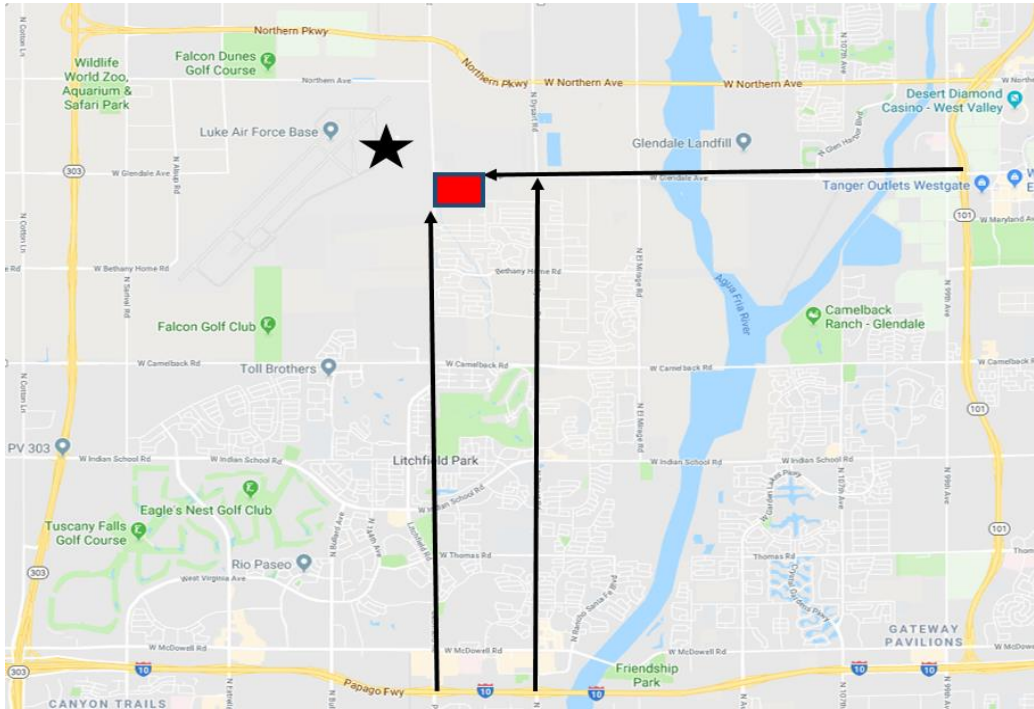

## **Parking Lot “A” – Litchfield Road & Glendale Ave**

This lot is a park and walk only. There is no handicapped parking in this lot.

### **From 1-10:**

Proceed northbound on either Dysart Road or Litchfield Road.

If using Dysart Road, turn left (west) onto Glendale Ave. and proceed to Parking Lot “A”.

If using Litchfield Road, continue northbound until you are directed to Parking Lot “A”.

### **From Loop 101:**

Exit on Glendale Ave. Proceed west toward Litchfield Road until you are directed to Parking Lot “A”. Park your vehicle and walk to the airfield.